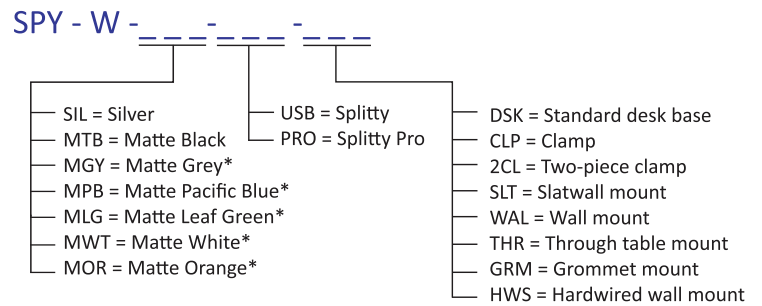

# splitty

#### Designers

Kenneth Ng & Edmund Ng

Red Dot Design Award 2018

iF Design Award 2018

Best of NeoCon Gold 2017

Interior Design Best of Year Honoree 2017

Splitty gets its name from its unique joint design and is one of the most flexible lights in the Koncept collection. When illuminated, the wide LED head casts an even glow thanks to the fully diffused light panel. Koncept designers perfected the diffused light source with hidden LEDs so that the lamp performs as a radiant ambient light as well as a functional task light. Multiple mounting options can free up desk space and a discreet USB port allows users to charge most phones or tablets. Splitty Pro features a built-in occupancy sensor to maximize energy efficiency.

Lumens: 500  
 Energy Consumption: 5.8 W  
 Rated Lifespan: 50,000 hours  
 Color Temperature: Warm (3,500 K)  
 Color Rendering Index (CRI) : 82  
 Brightness Adjustability: Continuous Dimming  
 Standard Finishes: Silver, Matte Black, Matte Grey\*, Matte White\*,  
 Matte Pacific Blue\*, Matte Leaf Green\*,  
 Matte Orange\*  
 Material: Aluminum, plastic  
 USB port: Built-in; 1A (Splitty) / 2A (Splitty Pro)  
 Occupancy Sensor: Built-in (Splitty Pro only)  
 C-UL-US Certified