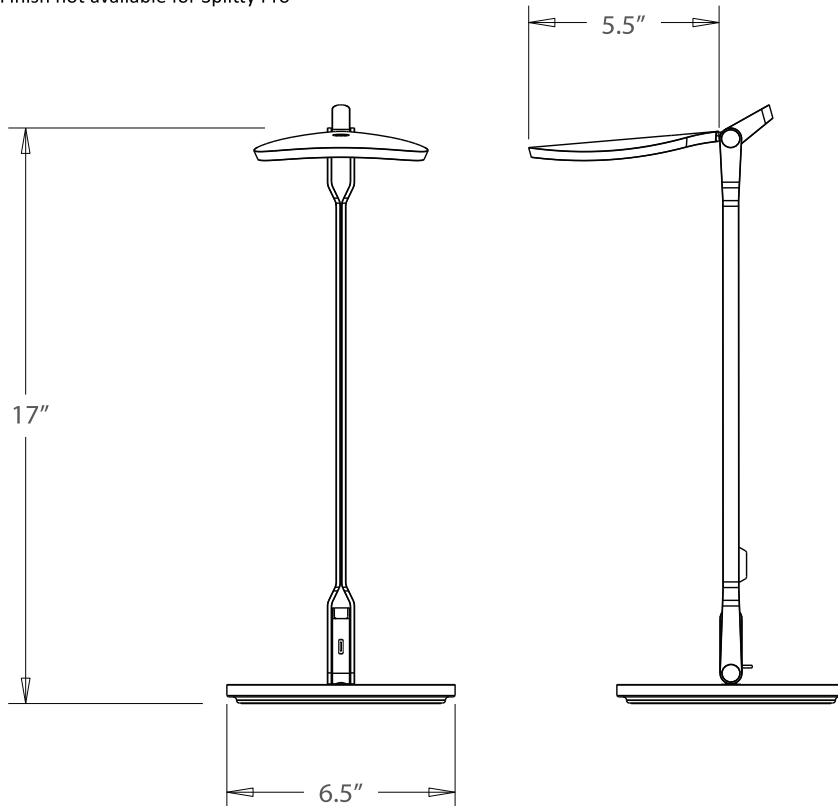

*Finish not available for Splitty Pro