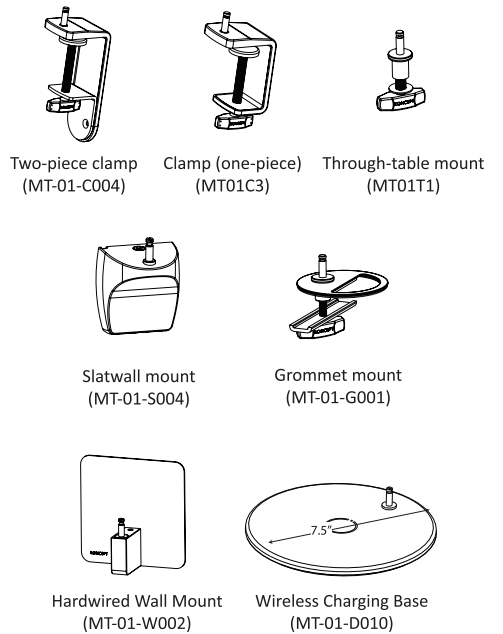

Mounting Options*

*Limited finishes available on mounting options

Potential LEED Points

Integrative Process (Possible 2 points)

To support high-performance, cost-effective project outcomes through an early analysis of the interrelationships among systems. Konzept's LED desktop and task lighting provides finer control over lighting levels in occupied spaces. With personal lighting in place, elimination or downsizing of building lighting systems is possible.

Interior Lighting (Possible 2 points)

To promote occupants' productivity, comfort and well-being by providing high-quality lighting. All Konzept's task lighting products provide more than three lighting levels that are easily adjustable by occupants to suit their needs. Furthermore, all Konzept's task lighting products use high quality LED light sources with CRI over 80 and L70 rated lifespan over 50,000 hours. Desktop and task personal lighting also provides the opportunity to reduce overhead lighting.